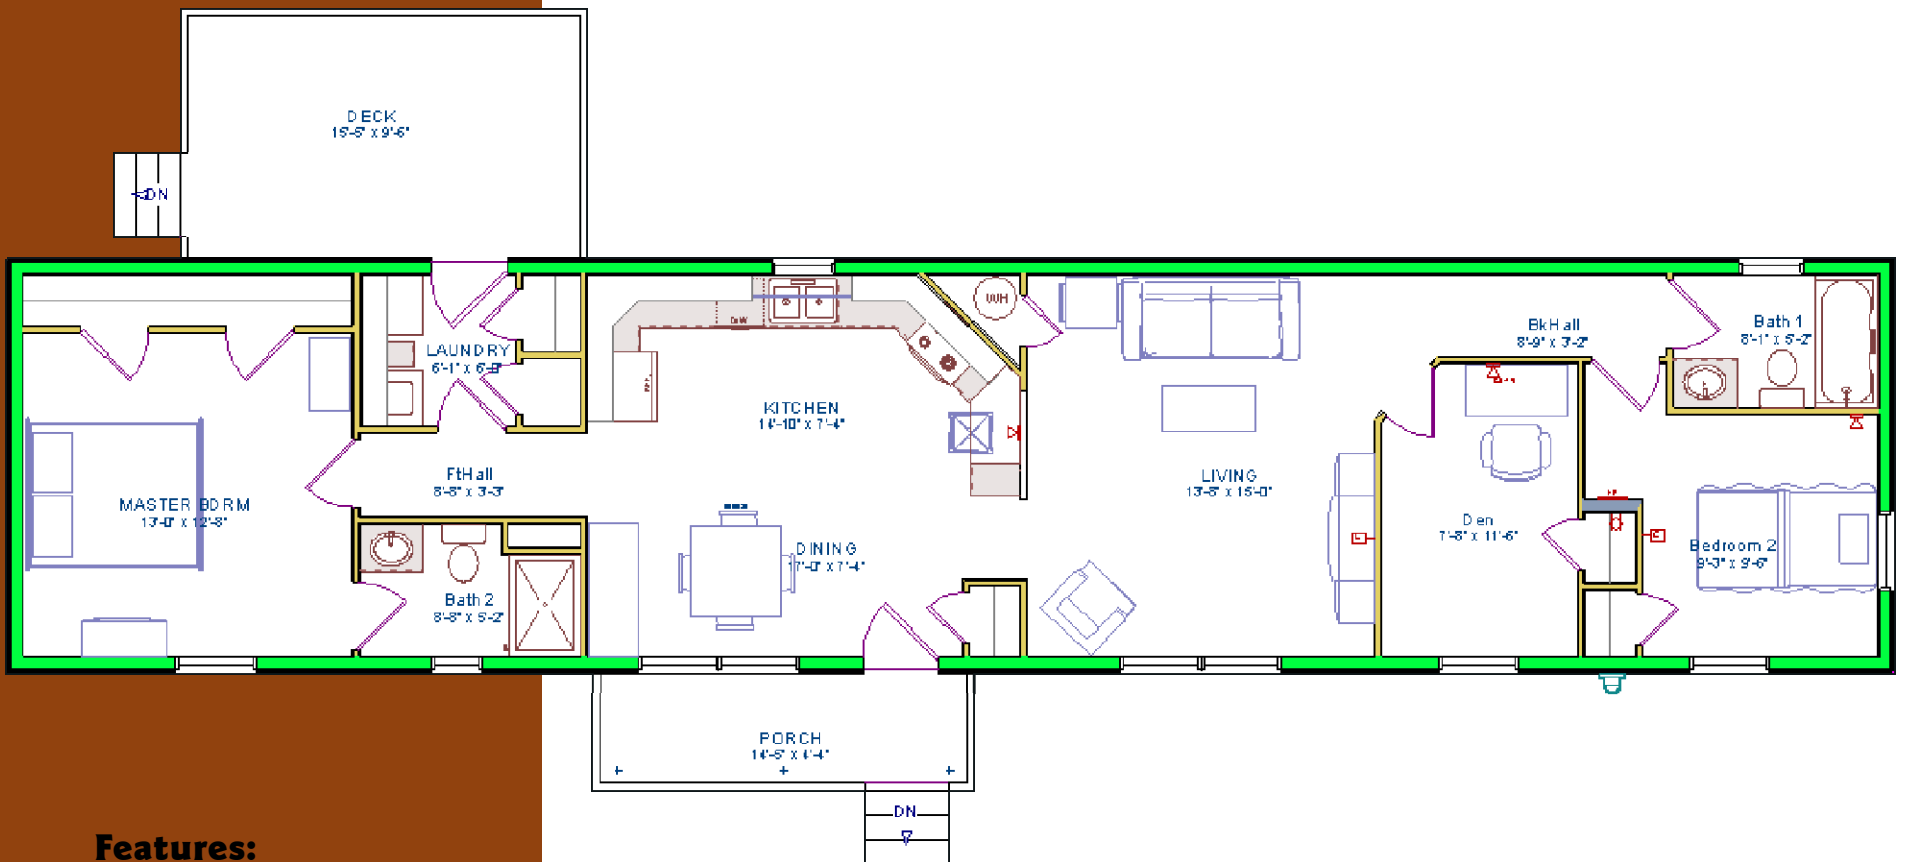

Windsor's Premier Land Lease Community

The **Gaspereau**

Features:

- 1,184 SQ. FT.
- 2 Bedroom & Den
- 2 Bath
- EngerGuide 80
- Covered Front Porch
- Electric Base Board Heat
- Mun. Water & Sewer

\$138,900.00

**Turn Key Package Including HST
Complete Setup, Decks, Paved Driveway,
Landscaping, Underground power**

**Lot 11 Lease - \$250
Per month**

Lot Layout

Financing Available

Living Made Easy!

Developed By:

Homes Build By:

The **Gaspereau**