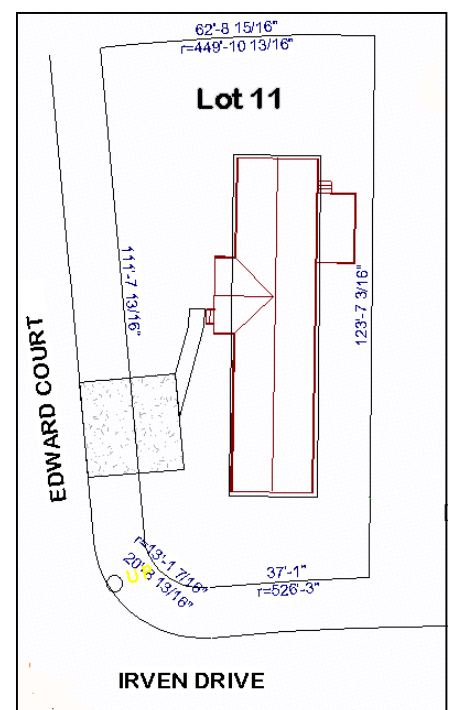

Windsor's Premier Land Lease Community

The **Gaspereau**

Features:

- 1,184 SQ. FT.
- 2 Bedroom & Den
- 2 Bath
- EngerGuide 80
- Covered Front Porch
- Electric Base Board Heat
- Mun. Water & Sewer

\$138,900.00

**Turn Key Package Including HST
Complete Setup, Decks, Paved Driveway,
Landscaping, Underground power**

**Lot 11 Lease - \$250
Per month**

Lot Layout

Financing Available

Living Made Easy!

Developed By:

Homes Build By: