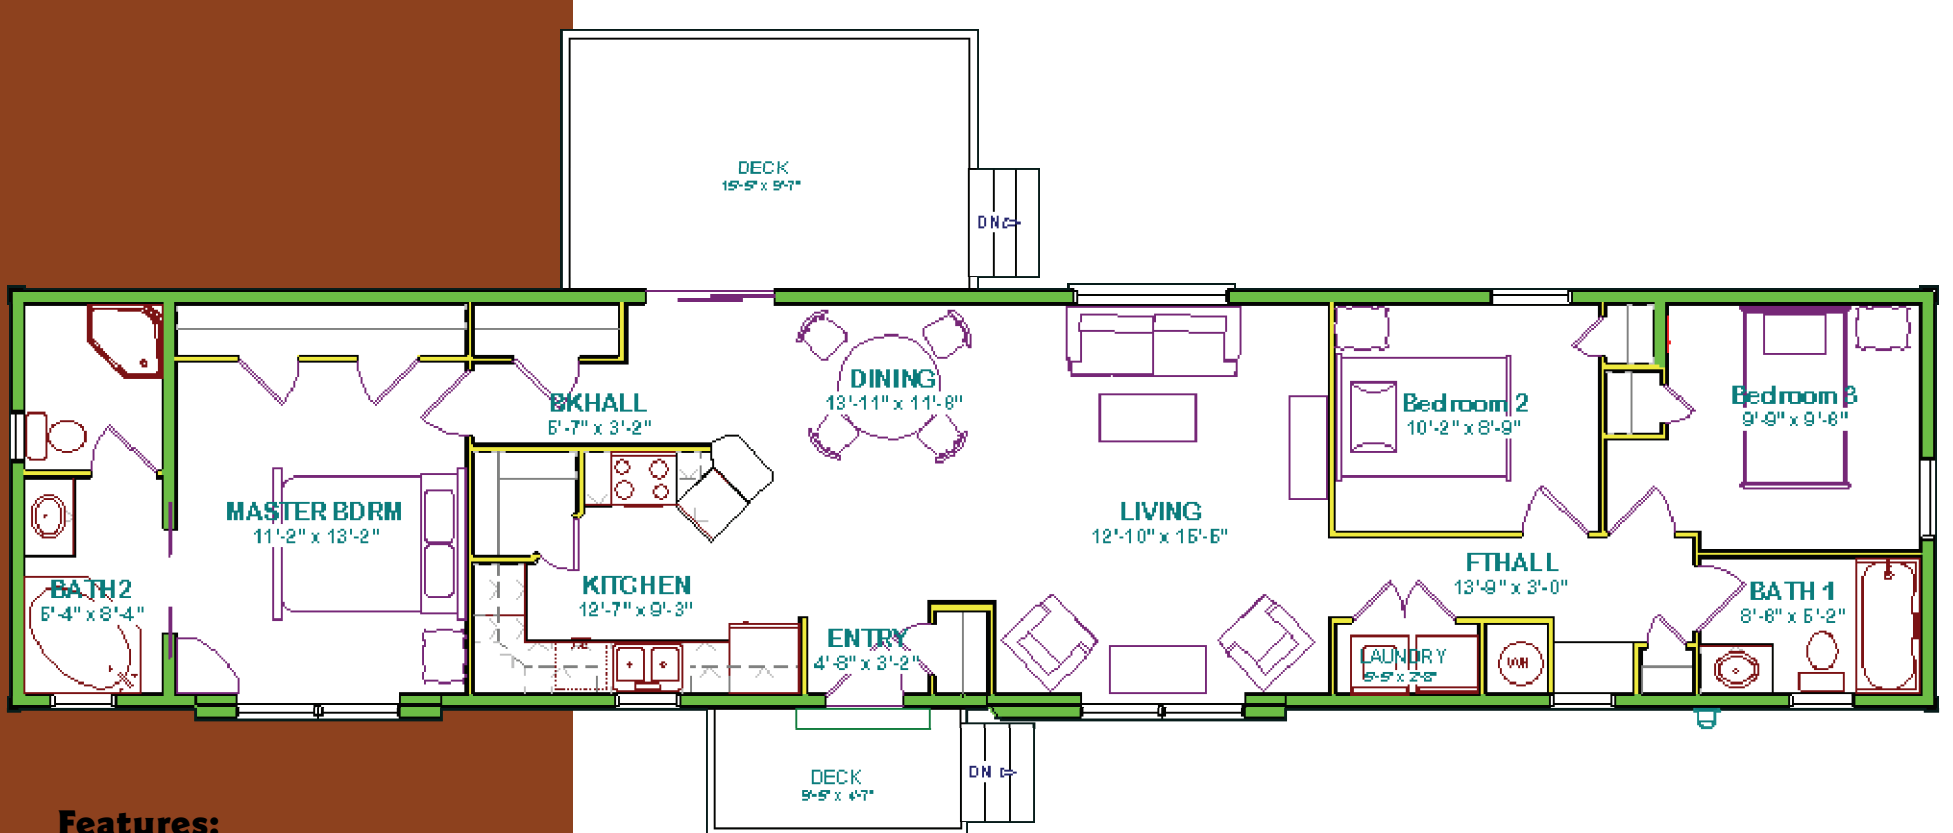

Windsor's Premier Land Lease Community

The **Herbert**

Features:

- 1,184 SQ. FT.
- 3 Bedroom
- 2 Bath
- Walkin Pantry
- Whirlpool tub
- Electric Base Board Heat
- Mun. Water & Sewer

\$141,900.00

**Turn Key Package Including HST
Complete Setup, Decks, Paved Driveway,
Landscaping, Underground power
Available the end of May**

**Lot 46 Lease - \$250
Per month**

Financing Available

Living Made Easy!

Lot Layout

The **Herbert**

Developed By:

Homes Build By:

Prices are subject to change without notice