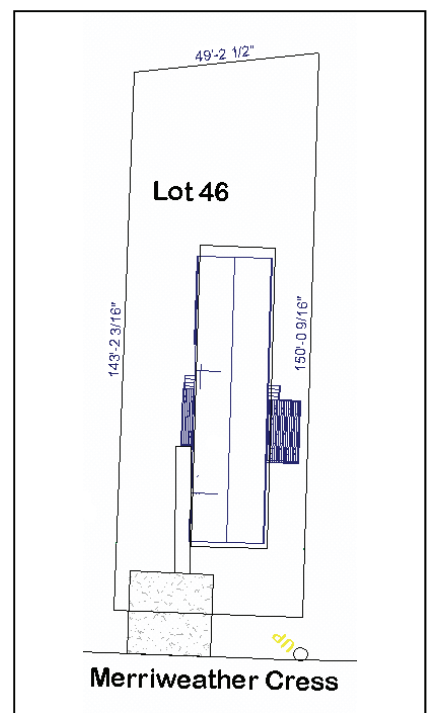

Windsor's Premier Land Lease Community

The **Herbert**

Features:

- 1,184 SQ. FT.
- 3 Bedroom
- 2 Bath
- Walkin Pantry
- Whirlpool tub
- Electric Base Board Heat
- Mun. Water & Sewer

\$141,900.00

**Turn Key Package Including HST
Complete Setup, Decks, Paved Driveway,
Landscaping, Underground power
Available the end of May**

**Lot 46 Lease - \$250
Per month**

Financing Available

Living Made Easy!

Lot Layout

The **Herbert**

Developed By:

Homes Build By:

Prices are subject to change without notice